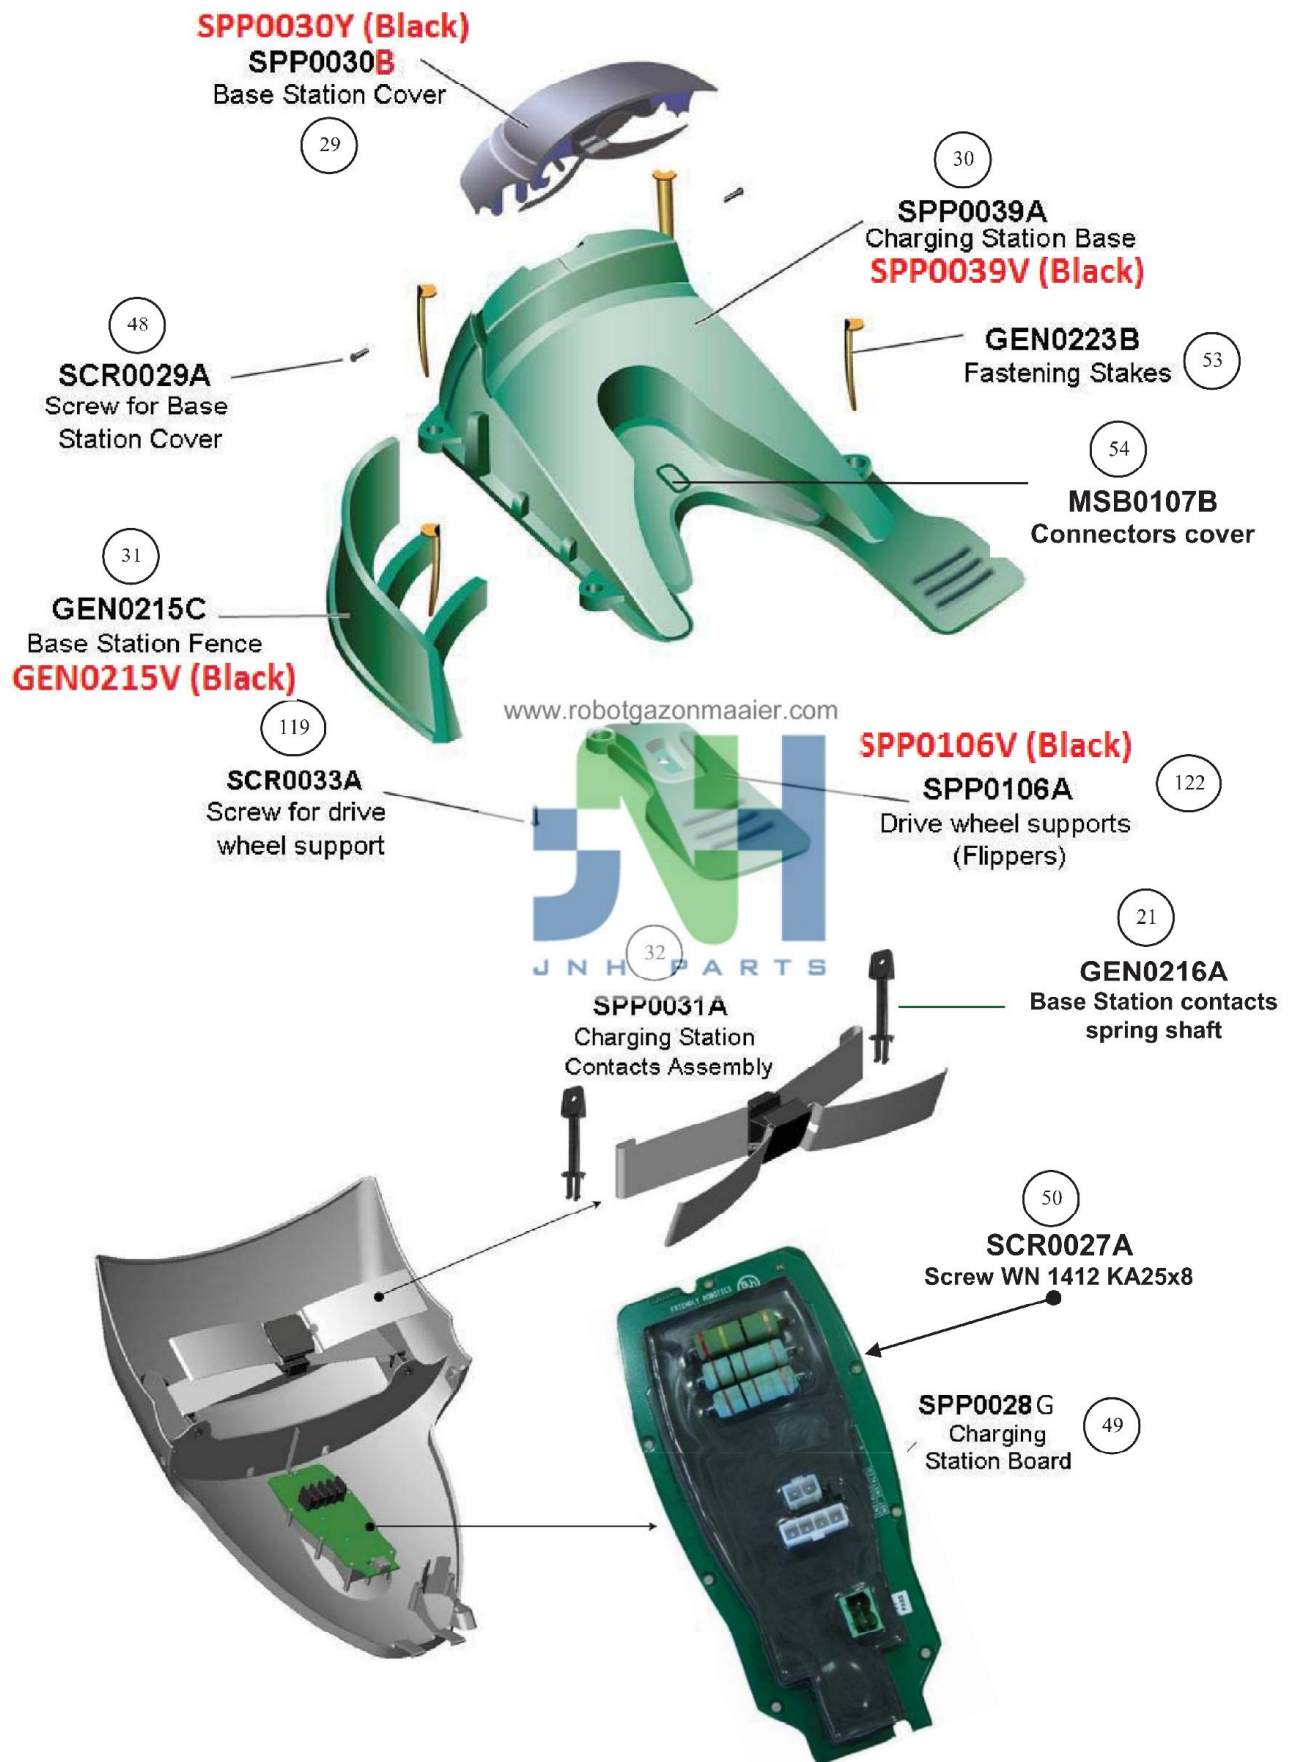

1.1.4 Charging Station views

Figure 1.7 Base Station parts

Robomow®

1.2.1 Robomow bottom view

Figure 1.8 Robomow Bottom view

1.2.2 Base - top view

Figure 1.9 Chassis top view

1.2.3 Cover – top view

Figure 1.10 Cover top view

1.2.4 Gear Case

www.robotgazonmaaier.com

Figure 1.11 SPP0004E Gear Case

1.2.5 Gear Case (con.)

Figure 1.12 Gear Case exploded view