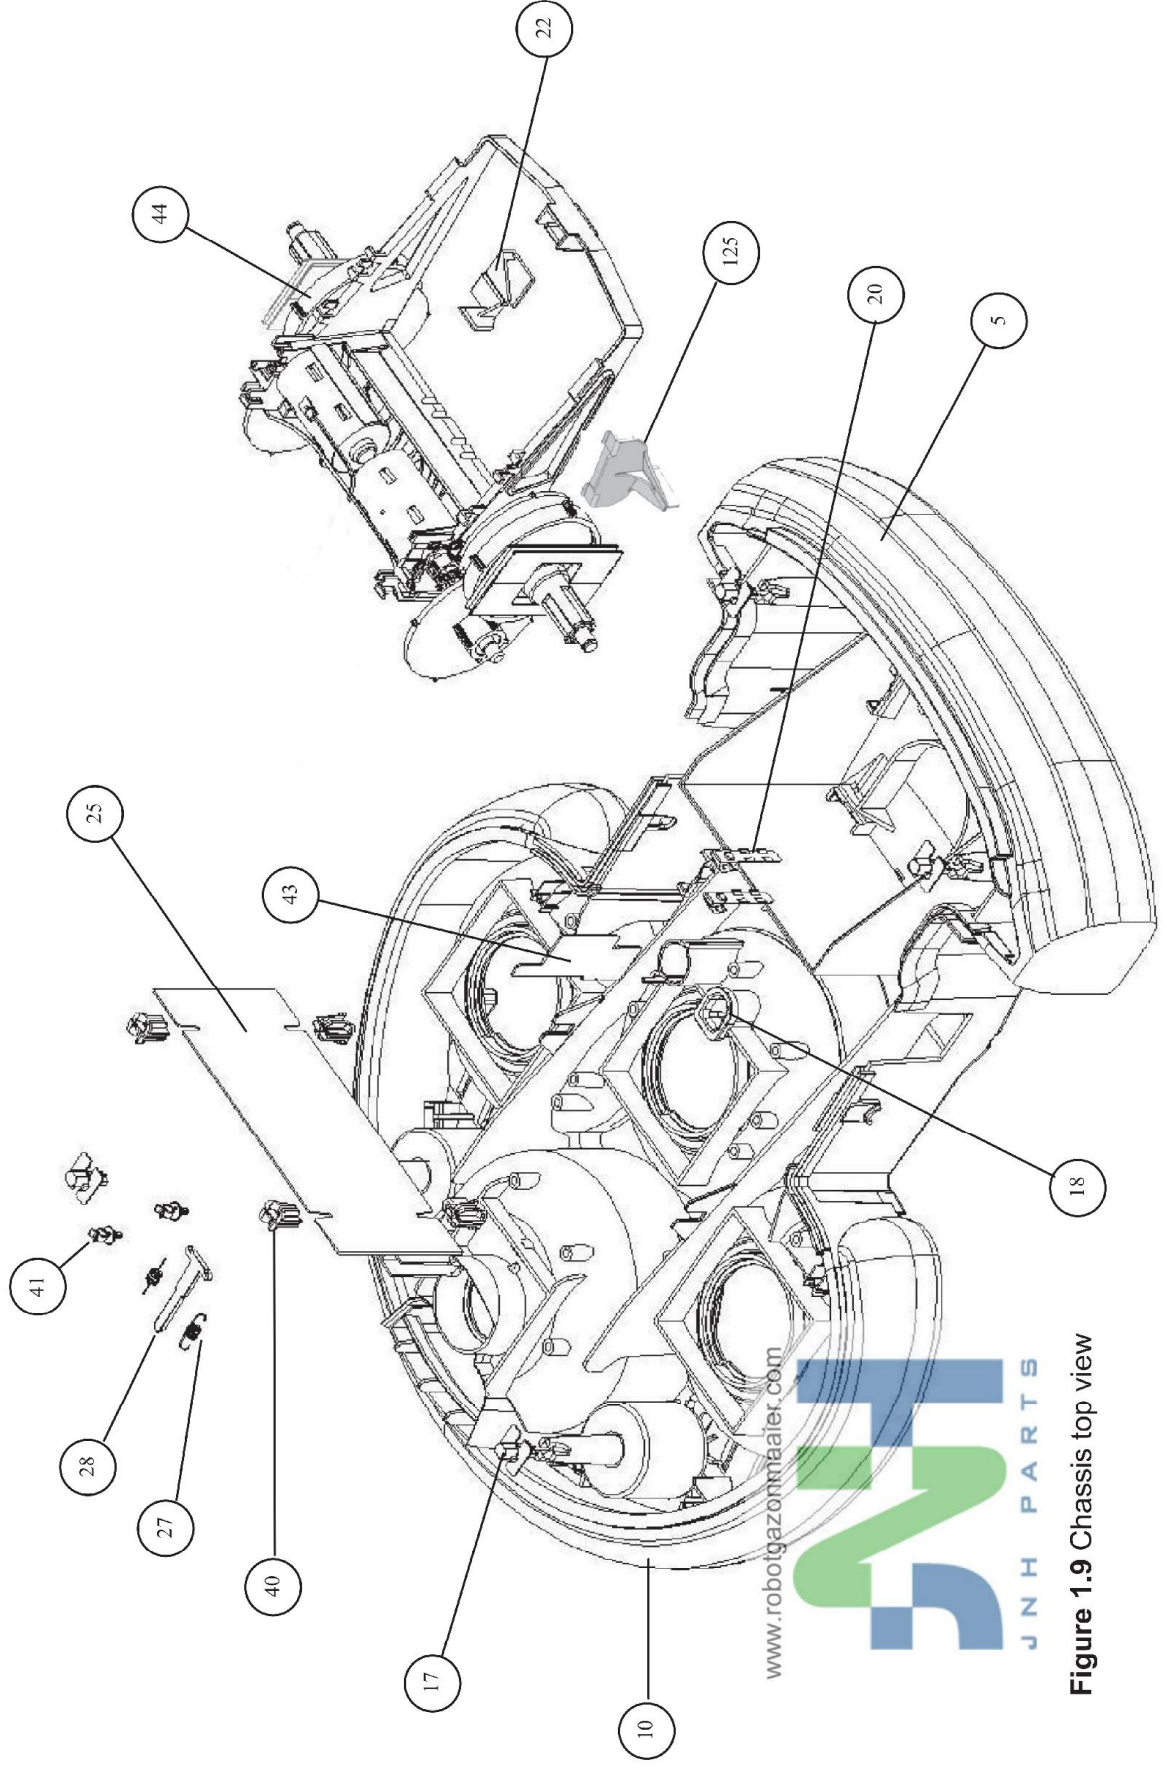

1.1.4 Charging Station views

Figure 1.7 Base Station parts

Robomow®

1.2.1 Robomow bottom view

Figure 1.8 Robomow Bottom view

1.2.2 Base - top view

Figure 1.9 Chassis top view

1.2.3 Cover – top view

Figure 1.10 Cover top view

1.2.4 Gear Case

www.robotgazonmaaier.com

Figure 1.11 SPP0004E Gear Case

1.2.5 Gear Case (con.)

Figure 1.12 Gear Case exploded view